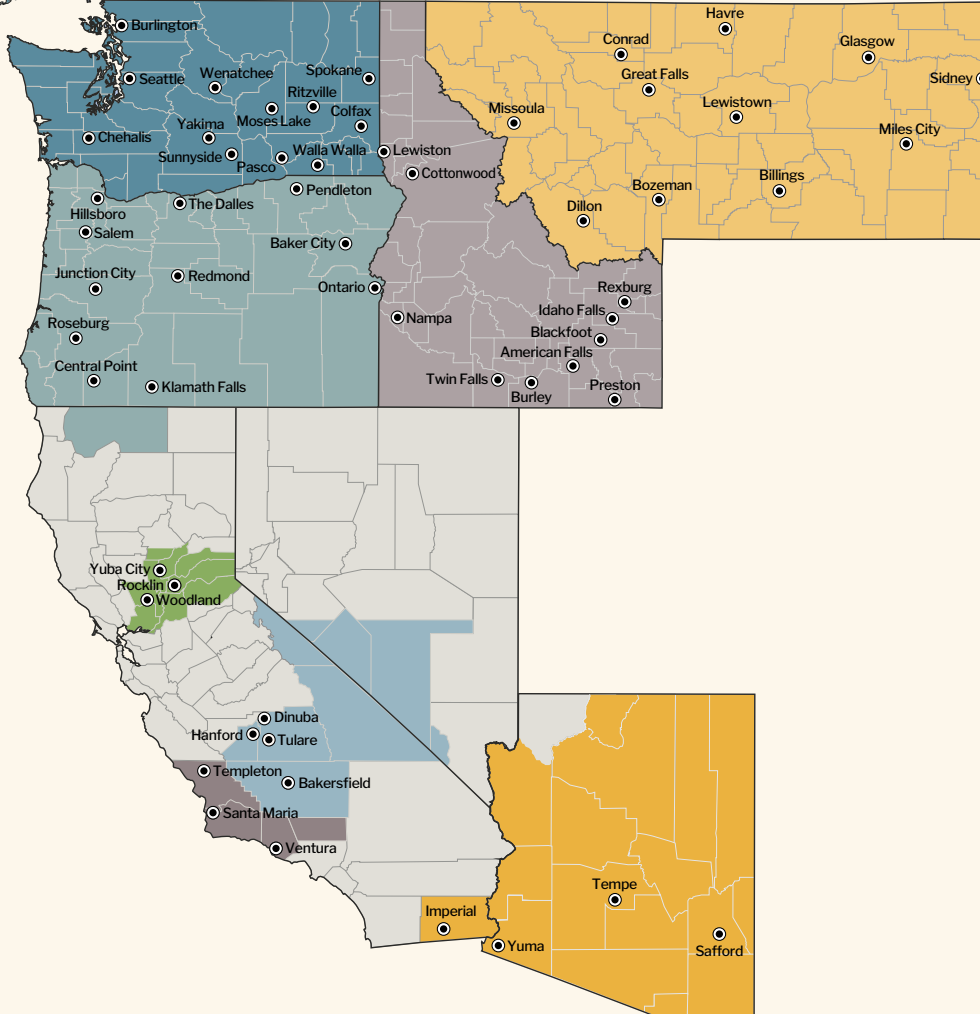

AgWest Farm Credit Territory

Branch locations

Arizona

Safford
Tempe
Yuma

California

Dinuba
Hanford
Imperial Valley
Kern
Rocklin
Santa Maria
Templeton
Tulare
Ventura
Woodland
Yuba City

Idaho

American Falls
Blackfoot
Burley
Cottonwood
Idaho Falls
Lewiston
Nampa
Preston
Rexburg
Twin Falls

Montana

Billings
Bozeman
Conrad
Dillon

Montana - cont.

Glasgow
Great Falls
Havre
Lewistown
Miles City
Missoula
Sidney

Oregon

Baker City
Central Point
Hillsboro
Junction City
Klamath Falls
Ontario
Pendleton
Redmond
Roseburg
Salem
The Dalles

Washington

Burlington
Chehalis
Colfax
Moses Lake
Pasco
Ritzville
Seattle
Spokane
Sunnyside
Walla Walla
Wenatchee
Yakima

Farm Credit
System
Branch Locator